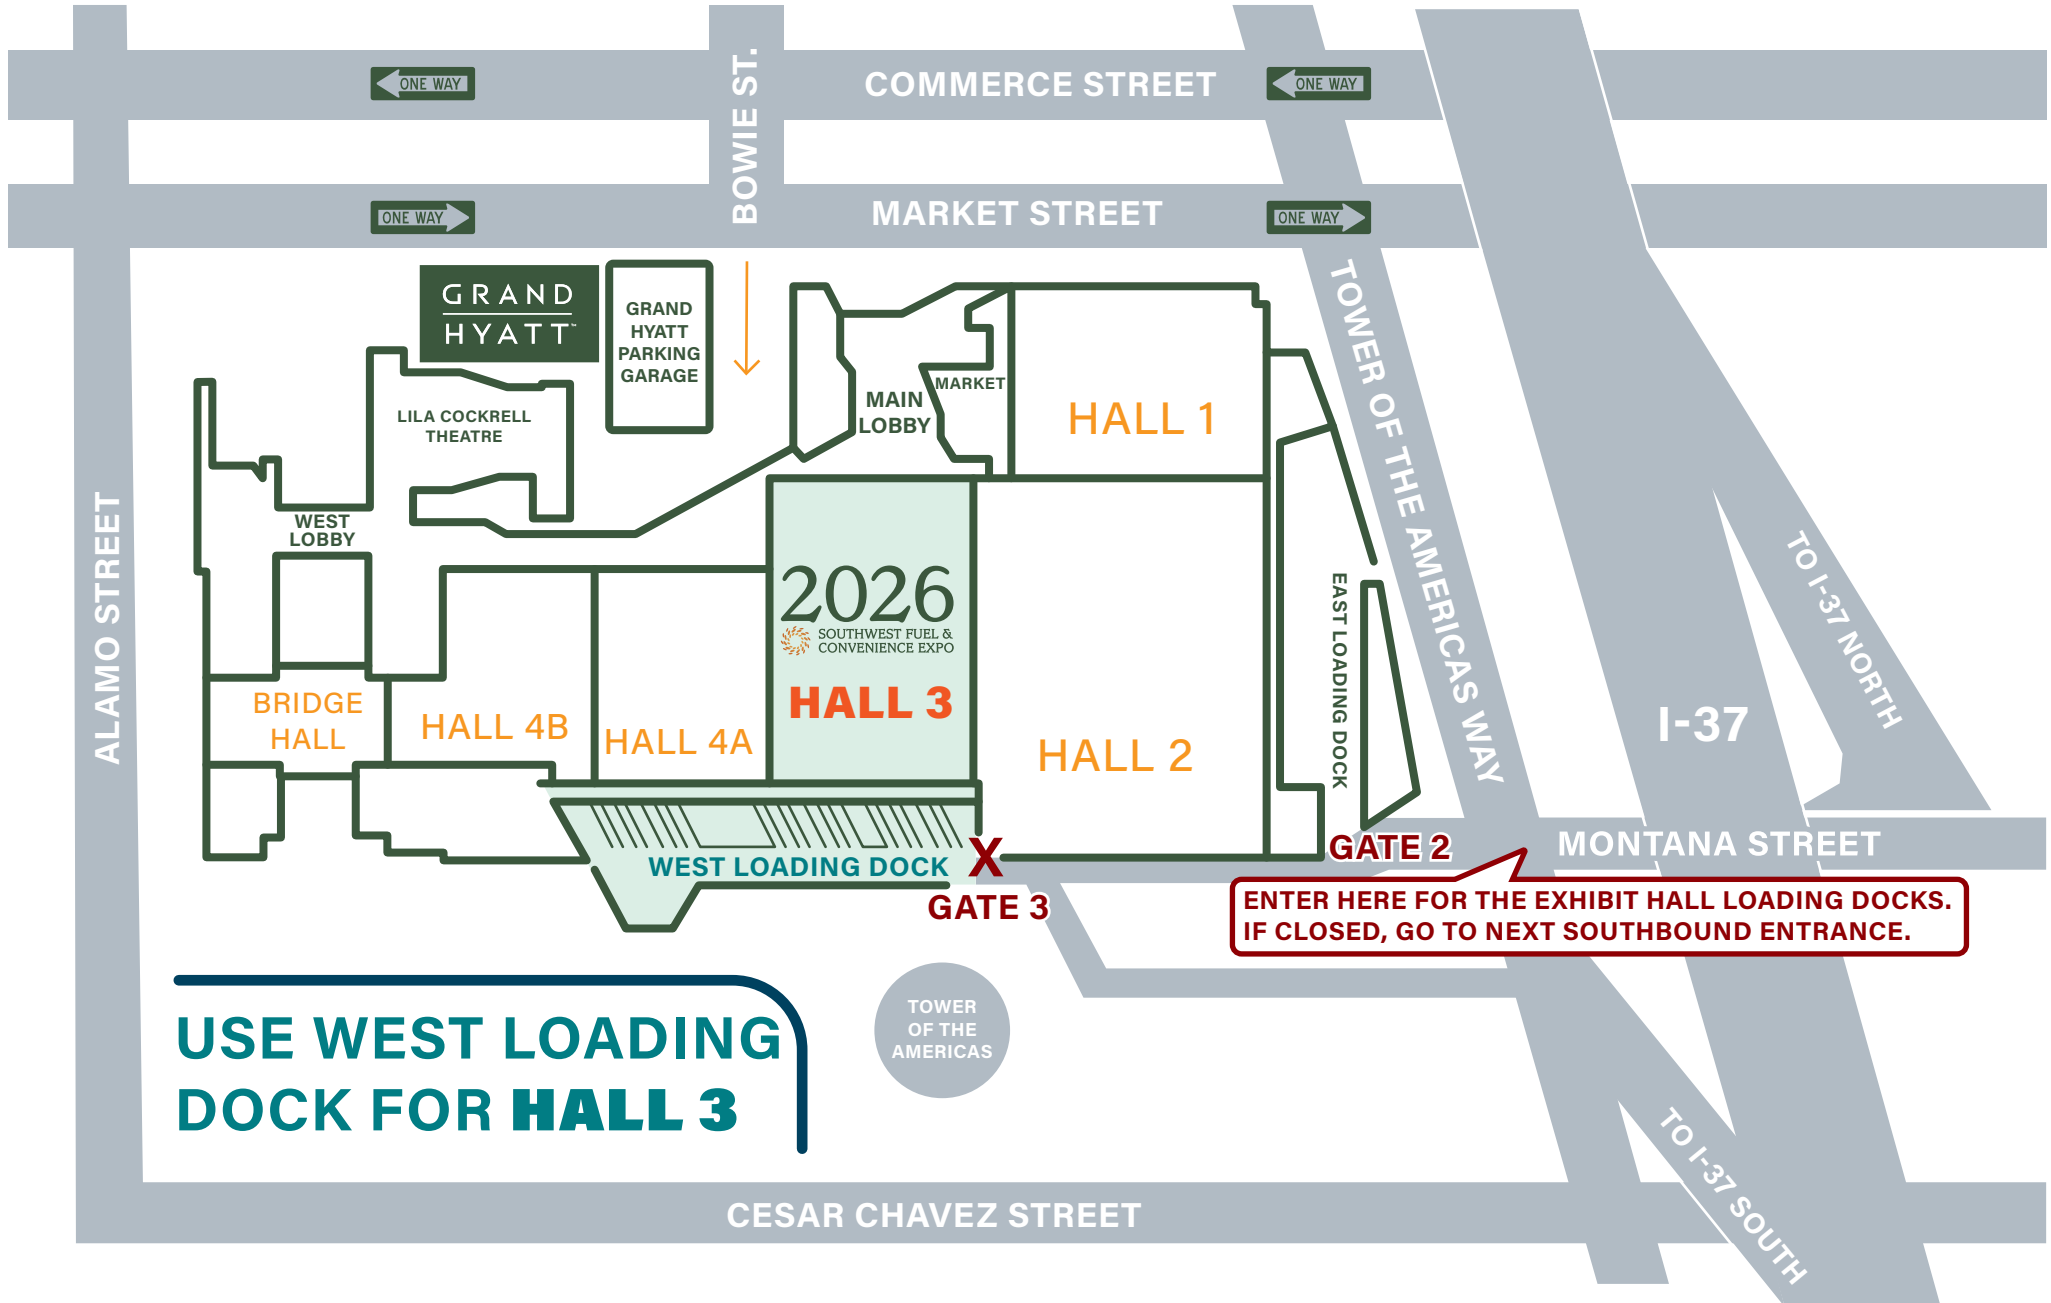

HENRY B. GONZALEZ CONVENTION CENTER

237 TOWER OF THE AMERICAS WAY
SAN ANTONIO, TX 78205

USE WEST LOADING DOCK FOR HALL 3

ENTER HERE FOR THE EXHIBIT HALL LOADING DOCKS. IF CLOSED, GO TO NEXT SOUTHBOUND ENTRANCE.